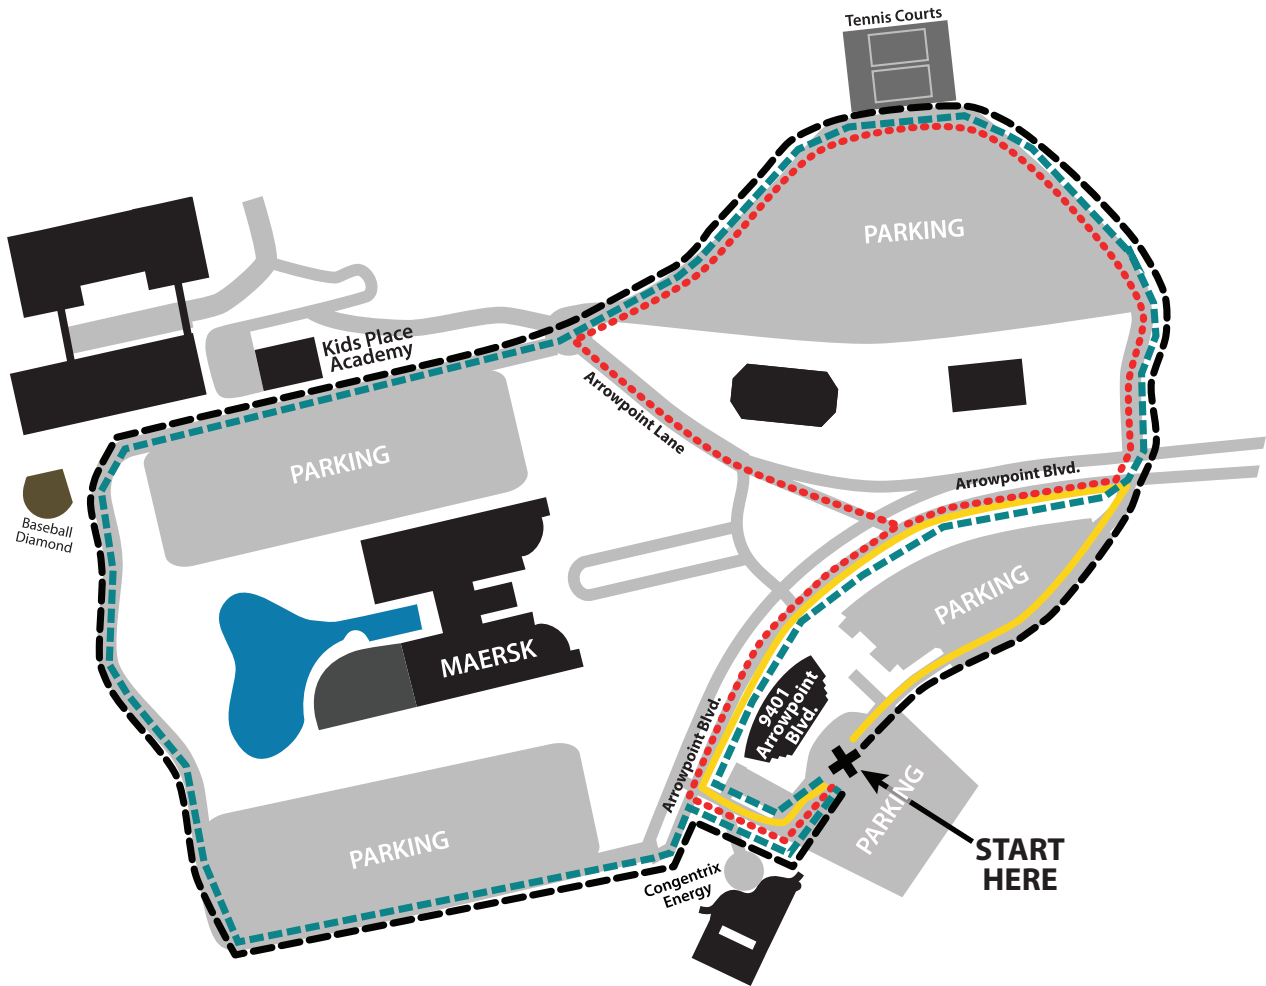

Arrowpoint Campus Walking Trails

0.5 Mile Trail

- Turn left from the front of the building
- Follow the parking lot down the hill and back toward Arrowpoint Blvd.
- Once you reach Arrowpoint Blvd., turn left and take the sidewalk back toward the building
- Continue on the sidewalk (you will pass the building on your left) until you reach signs that say "9401" and "Cogentrix Energy"
- Turn left and follow the parking lot to the front of 9401 Arrowpoint Blvd.

0.75 Mile Trail

- Turn right from the front of the building and follow the parking lot to Arrowpoint Blvd.
- Turn right onto Arrowpoint Blvd. and continue to Arrowpoint Lane
- Turn left crossing the street to follow Arrowpoint Lane in front of Maersk Inc.
- Continue to follow Arrowpoint Lane. Once you reach the end and see the sign for Kids Place Academy, turn right
- Follow the road and you will pass tennis courts on your left and a large parking lot on your right until you once again reach Arrowpoint Blvd.
- Cross over Arrowpoint Blvd. and turn right to get on the sidewalk heading back toward the building
- Pass the building (on your left) and continue until you see signs that say "9401" and "Cogentrix Energy"
- Turn left and follow the parking lot to the front of 9401 Arrowpoint Blvd.