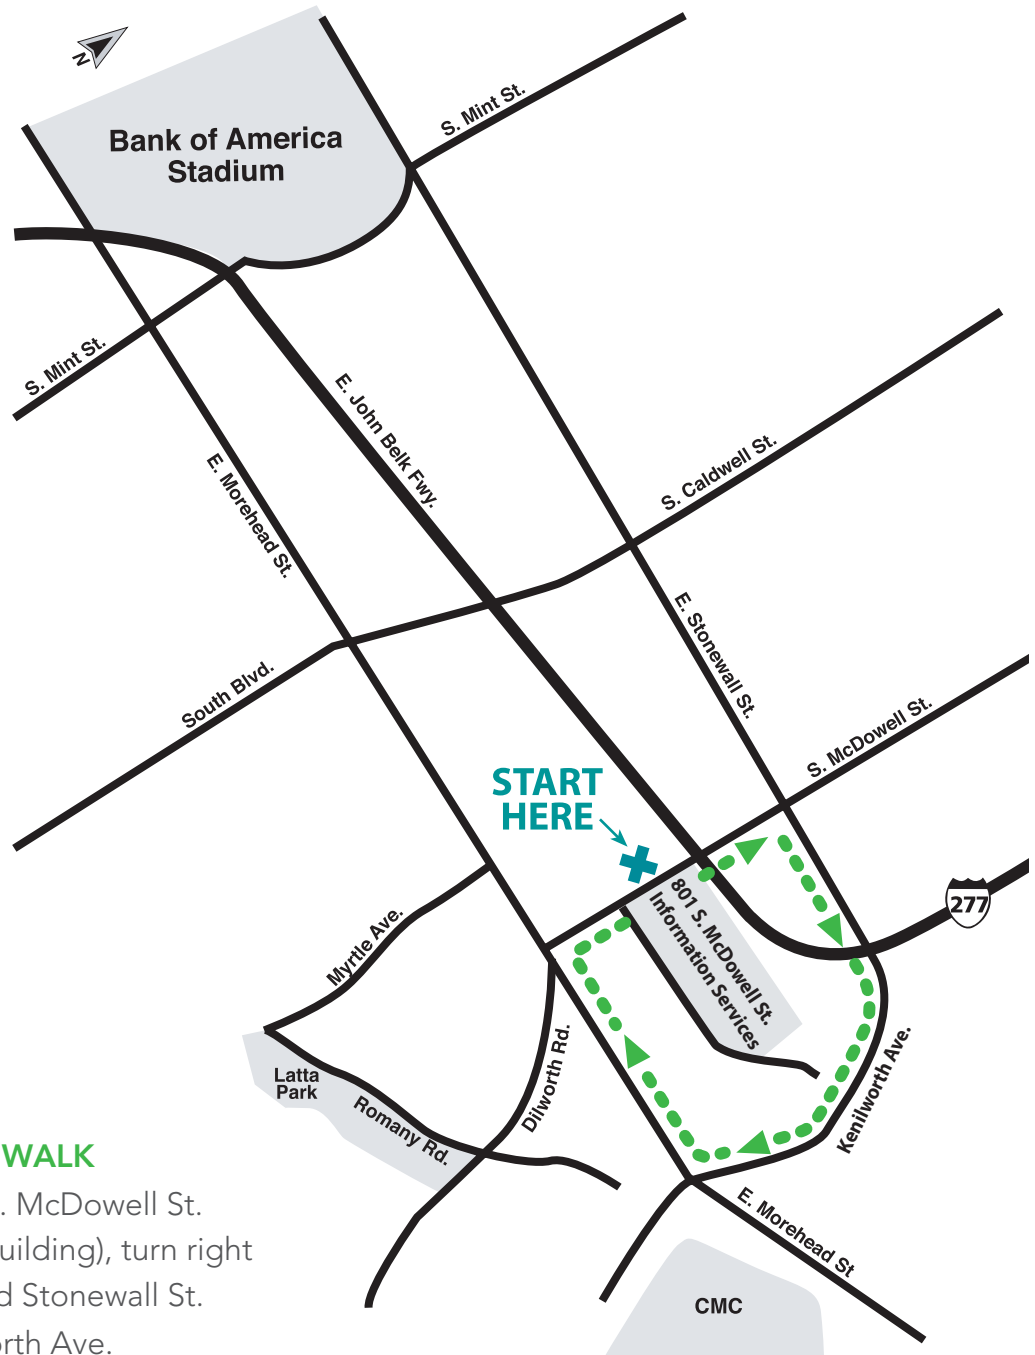

## Round the Block

### GREEN TRAIL - 2.5 MILE WALK

- From the front of 801 S. McDowell St. (Information Services Building), turn right on McDowell St. toward Stonewall St.
- Take a right on Kenilworth Ave.
- Take a right on Morehead St.
- Take a right on McDowell St. back to your starting point