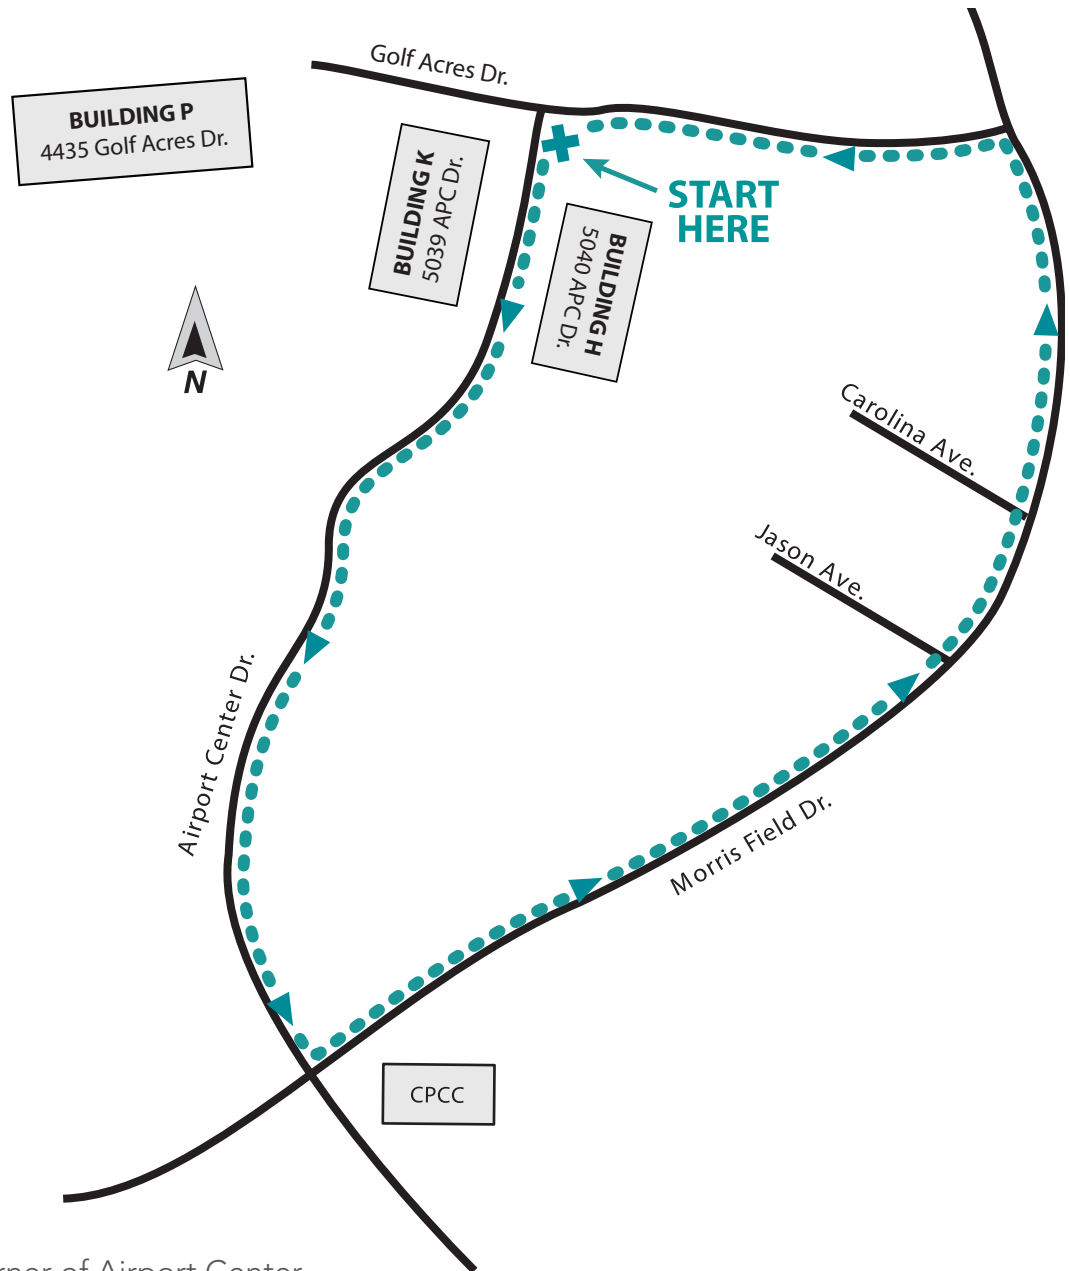

Airport Center Circle

1.75 MILE WALK

- Starting from the corner of Airport Center Drive and Golf Acres at Building H, proceed down Airport Center Drive toward Morris Field
- Turn left and continue on the sidewalk on Morris Field toward Wilkinson
- Go past Jason Avenue and Carolina Avenue
- Turn left on Golf Acres Drive and return to the starting point