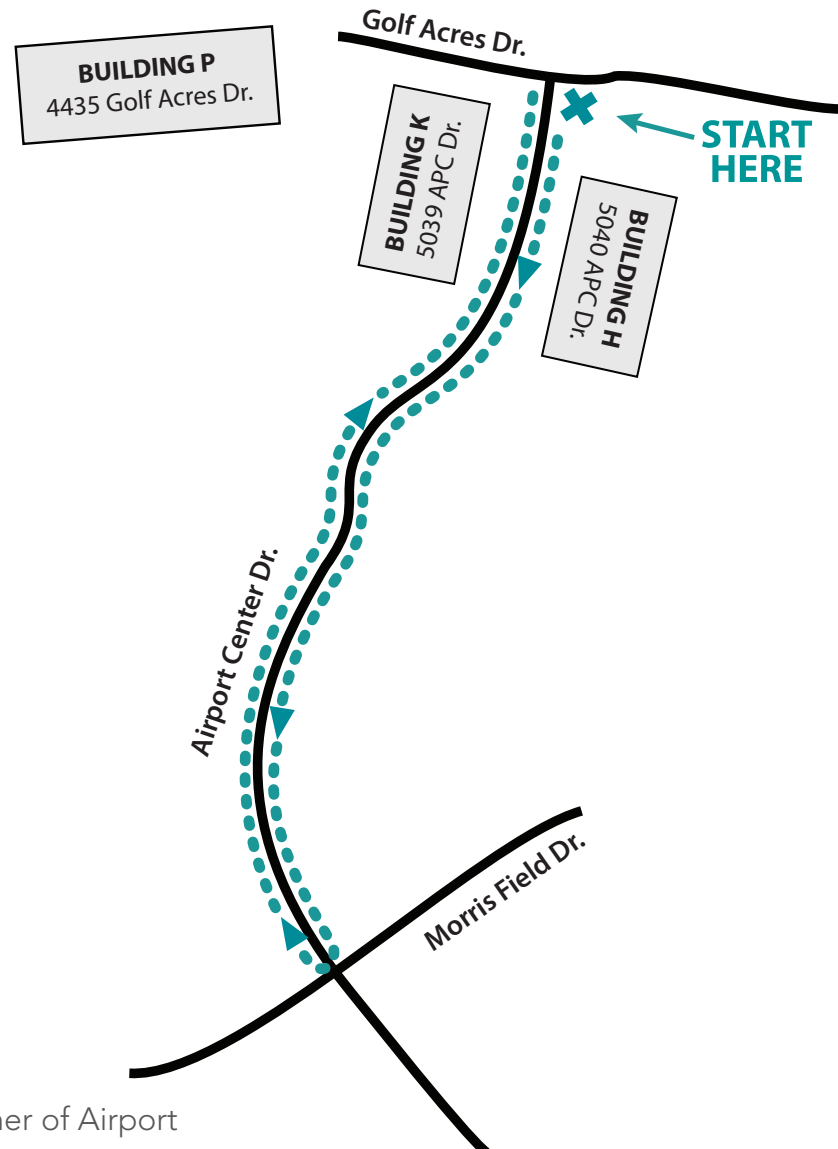

Airport Center Drive Circle

1.25 MILE WALK

- Starting from the corner of Airport Center Drive and Golf Acres at Building H, proceed down Airport Center Drive toward Morris Field Drive
- Follow the sidewalk until the exit point of Morris Field
- Cross in front of the median and walk on the other side of Airport Center Drive back toward Golf Acres Drive
- Resume the sidewalk in front of Building K
- Cross Airport Center Drive to return to the starting point