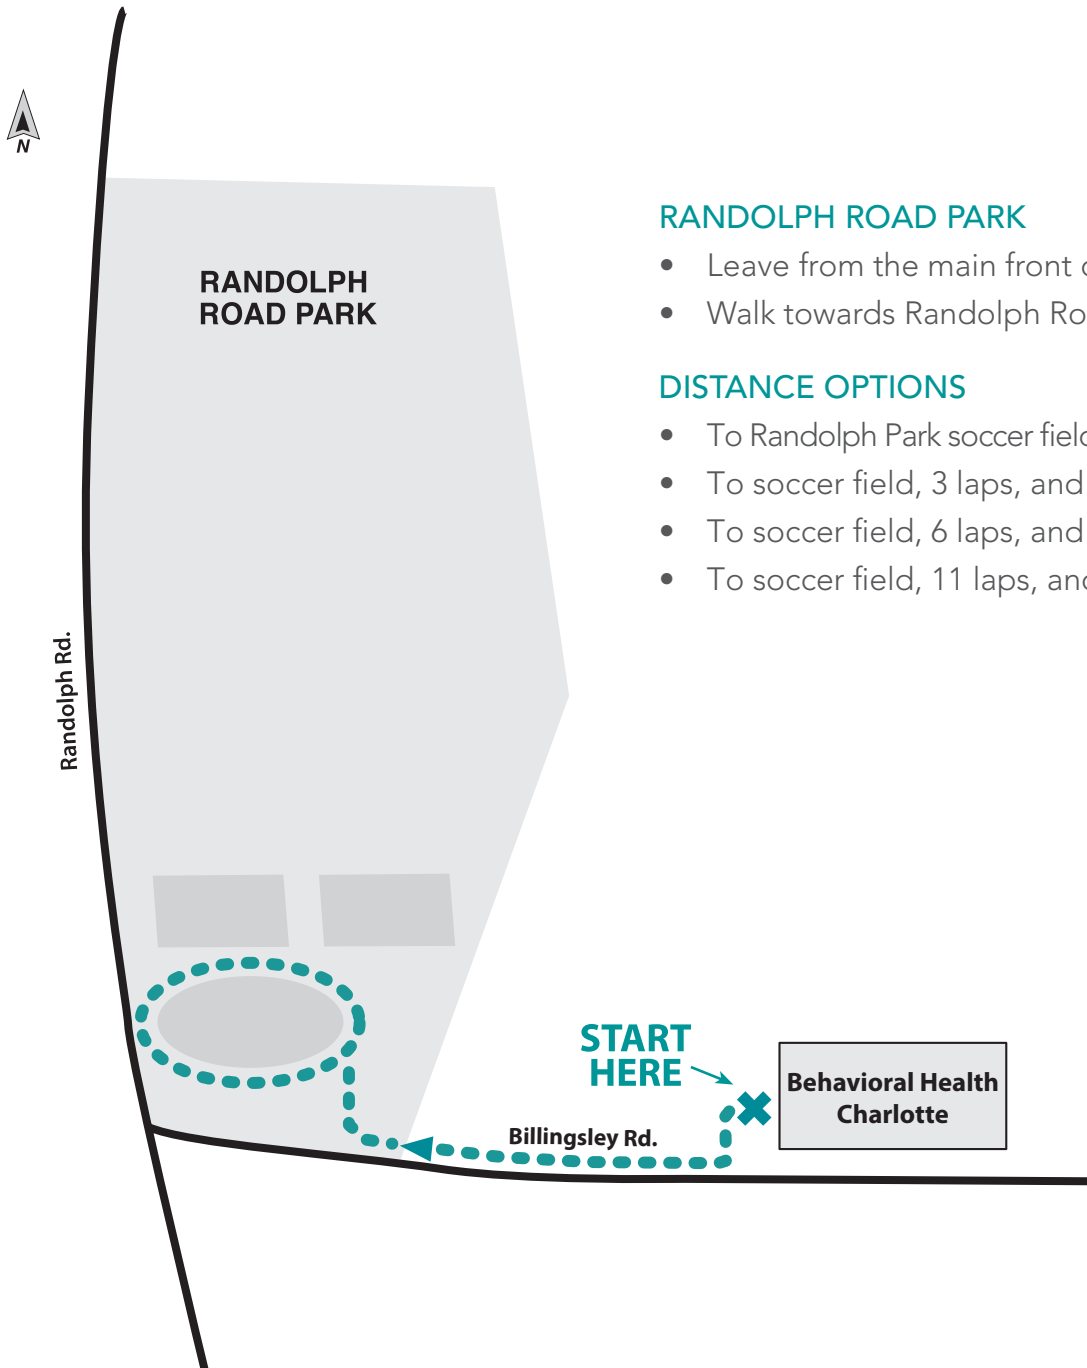

Behavioral Health Charlotte to Randolph Road Park

RANDOLPH ROAD PARK

- Leave from the main front door, turn right
- Walk towards Randolph Road

DISTANCE OPTIONS

- To Randolph Park soccer field, 1 lap, and back = 1 mile
- To soccer field, 3 laps, and back = 1.6 miles
- To soccer field, 6 laps, and back = 2 miles
- To soccer field, 11 laps, and back = 3 miles