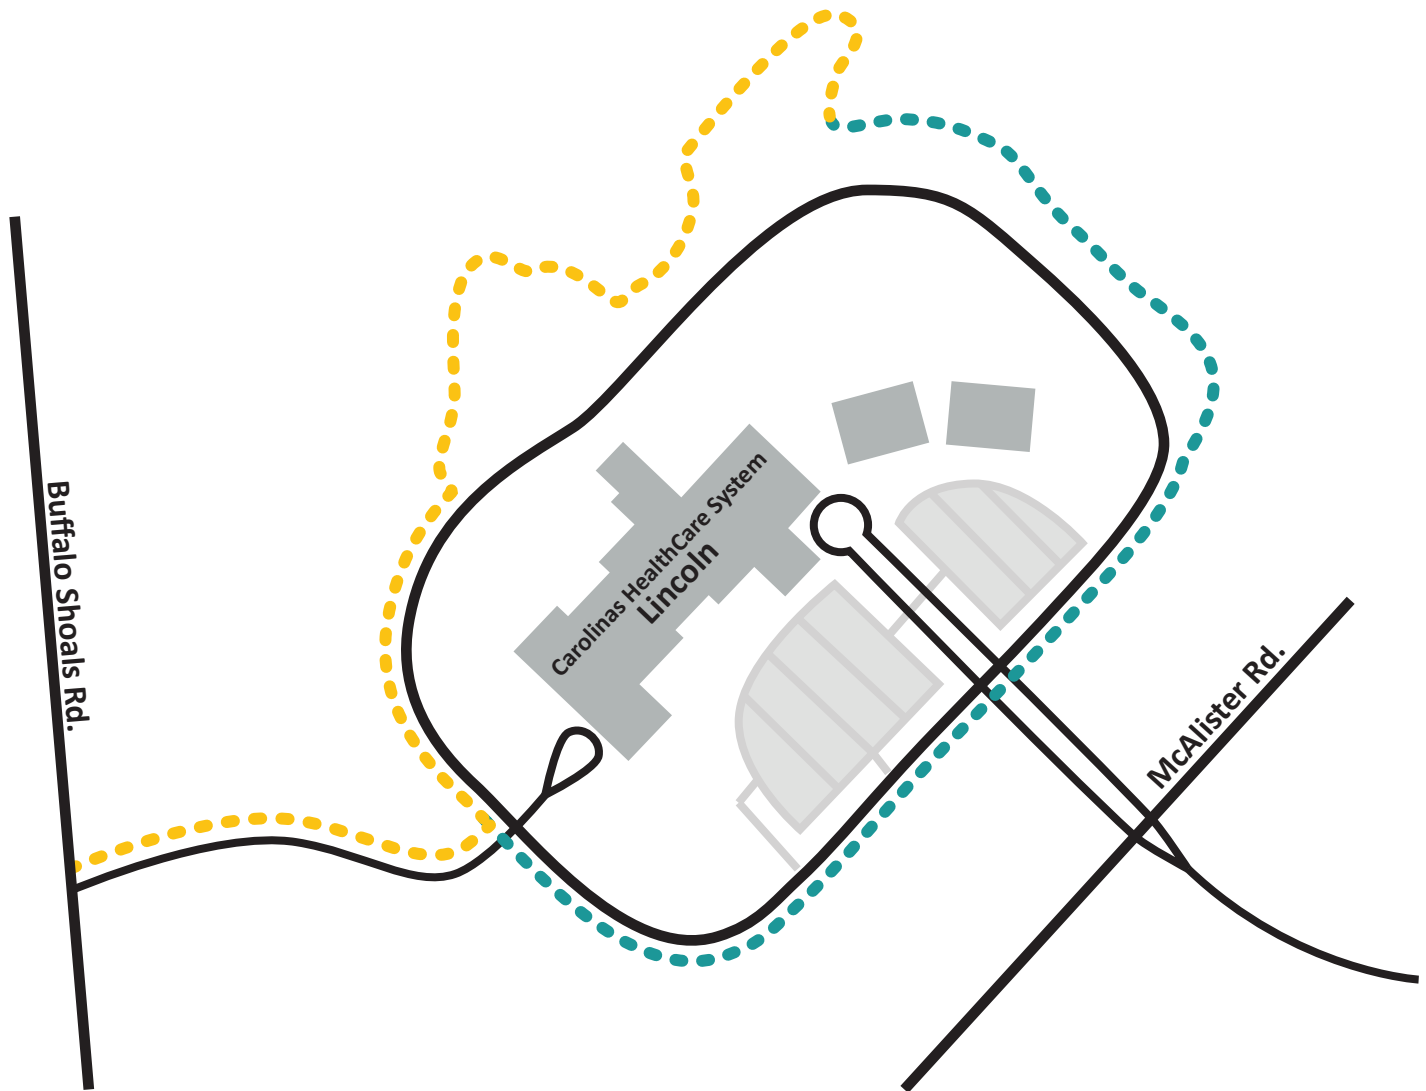

Carolinas HealthCare System Lincoln

### 1 MILE WALK

- This sidewalk trail wraps around the Carolinas HealthCare System Lincoln Hospital making for a nice, easy 1-mile loop. Included in this trail is a .6 mile segment of the Carolina Thread Trail (highlighted in yellow). This segment will eventually connect to Highland Park. You will pass benches, picnic areas, and two ponds along this trail. Restrooms are located inside the hospital.