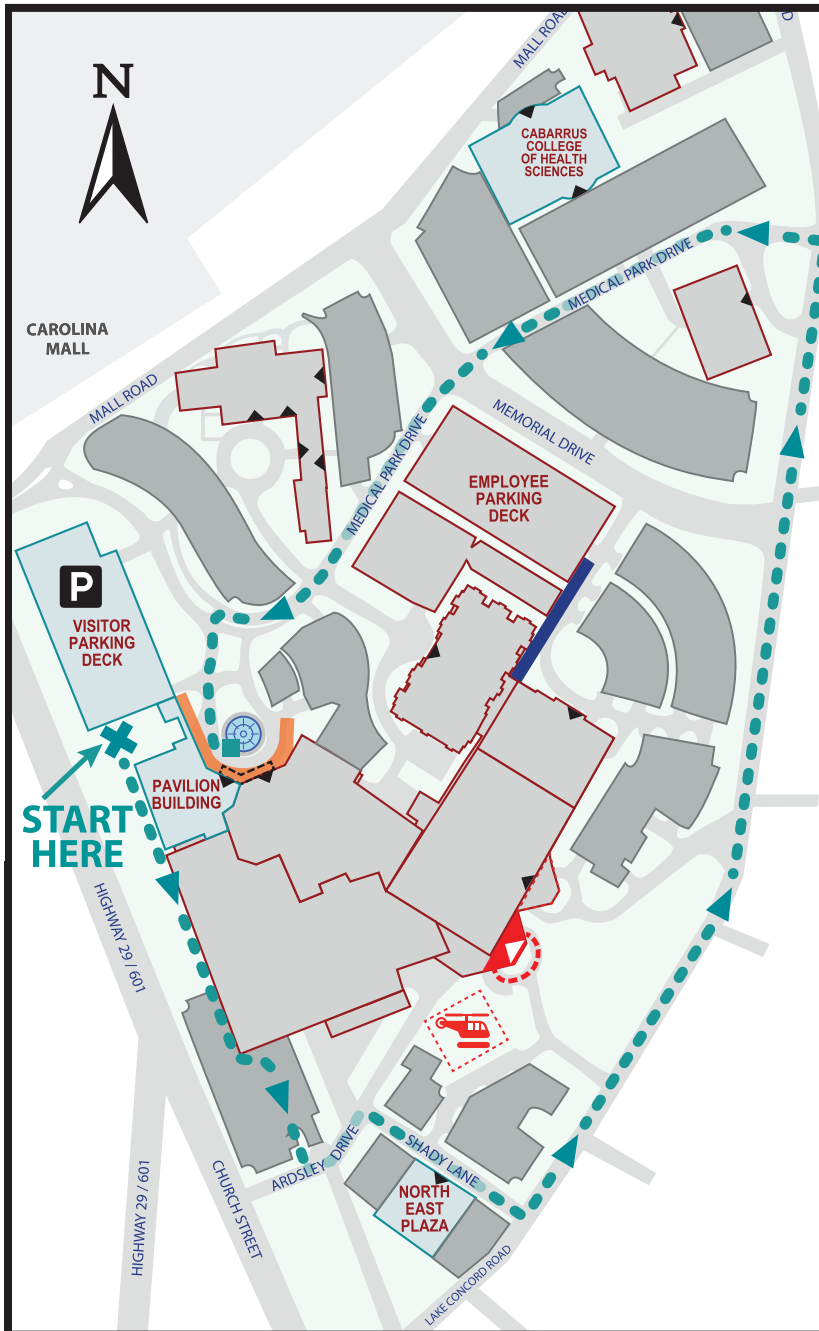

Carolinah Medical Center - NorthEast Walking Trails

1.15 MILE WALK

- As you approach the courtyard, turn right behind the Batte Cancer Center
- Continue onto brick sidewalk and follow towards NorthEast Plaza Building (you will be walking parallel to Concord Parkway/Highway 29)
- Turn left on Ardsley Drive
- Turn right on Shady Street
- Turn left on Lake Concord Road
- Cross over Memorial Drive
- Turn left on Medical Park Drive heading towards Cabarrus College of Health Sciences
- End at CMC-NorthEast main entrance (large pineapple fountain)