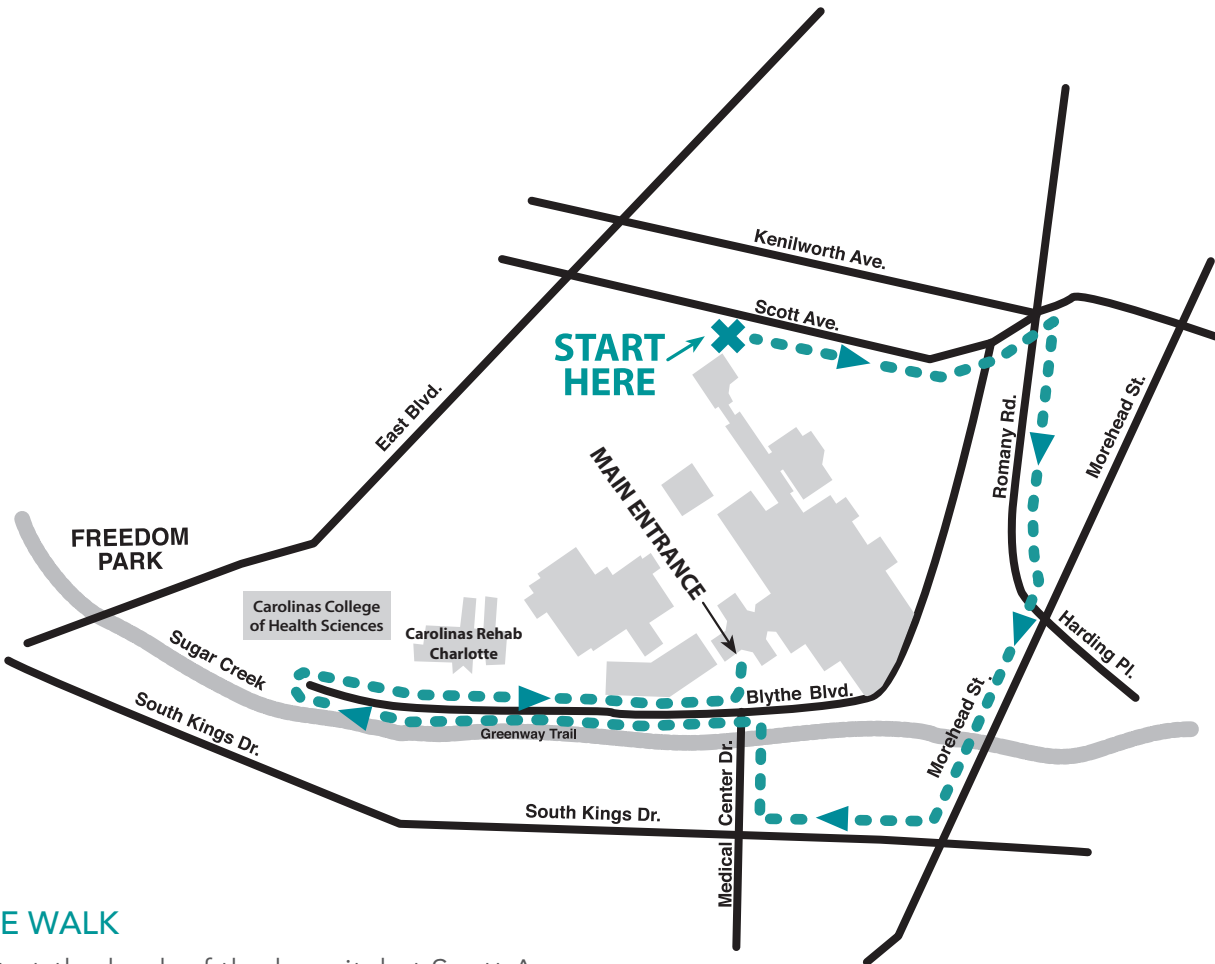

Medical Center Drive to Blythe Boulevard

1.2 MILE WALK

- Start at the back of the hospital at Scott Ave.
- Proceed down the hill towards Romany Rd. and take a right on Romany Rd.
- Take the next right on Morehead St.
- Take a right on South Kings Dr.
- Make another right on Medical Center Dr.
- From here, cross over the greenway and take a left on Blythe Blvd.
- Follow Blythe Blvd. all the way down to the Carolinas College of Health Sciences (CCHS) building
- Loop around at the end of this road and continue back to the main entrance of the hospital