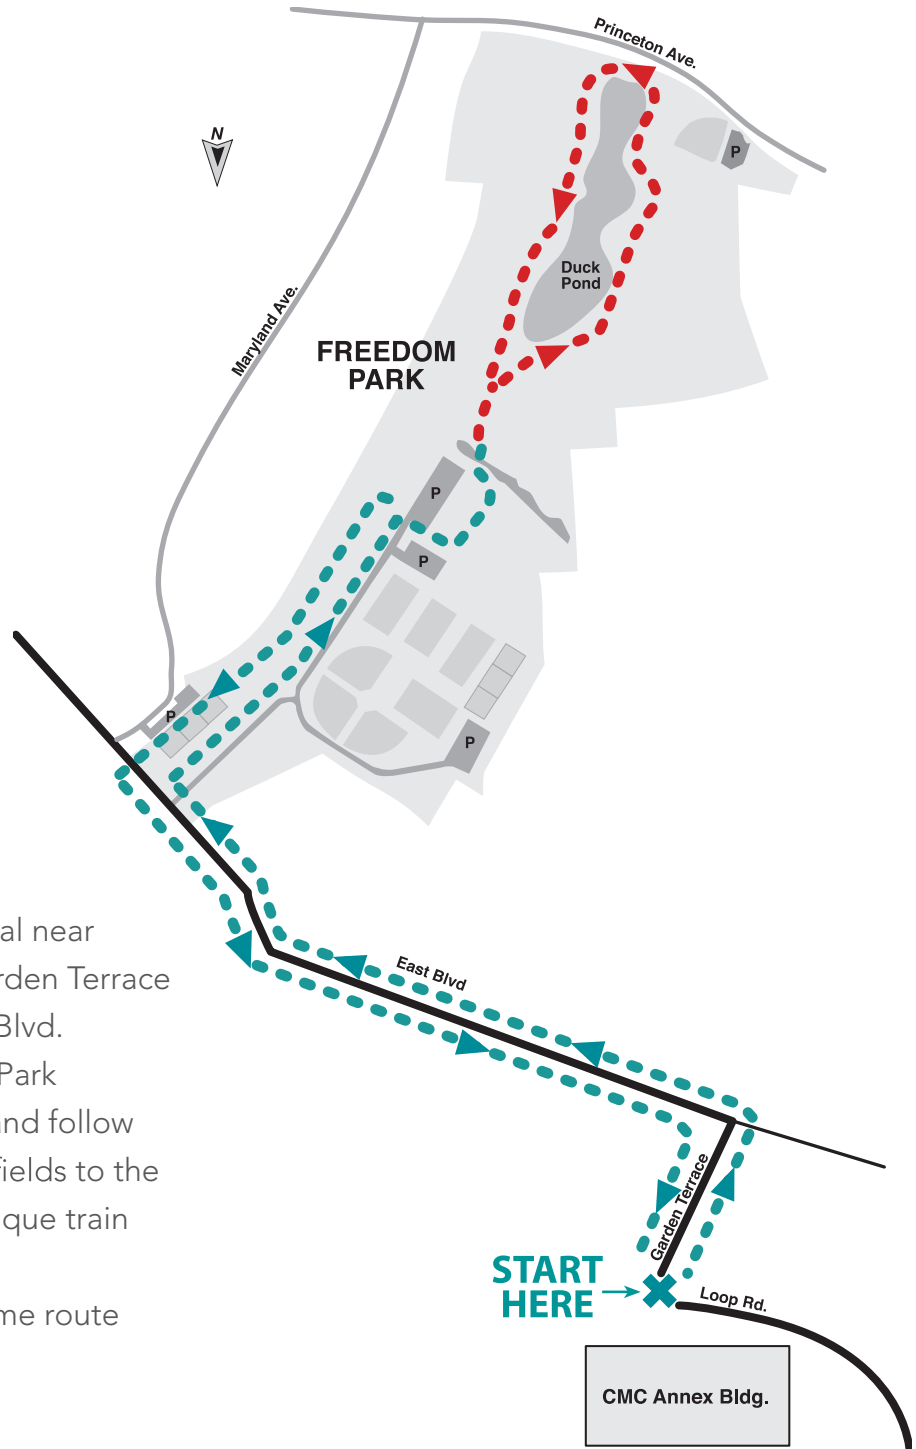

Carolina's Medical Center Trail to Freedom Park

1 MILE WALK

- Leaving the back of the hospital near the Annex building, follow Garden Terrace to East Blvd. Turn left on East Blvd.
- Follow East Blvd. to Freedom Park
- Turn right into Freedom Park and follow the sidewalks past the soccer fields to the main parking lots near the antique train engine
- Turn around and follow the same route back to CMC

1.6 MILE WALK

- Follow the same route above. Follow the sidewalks around duck pond