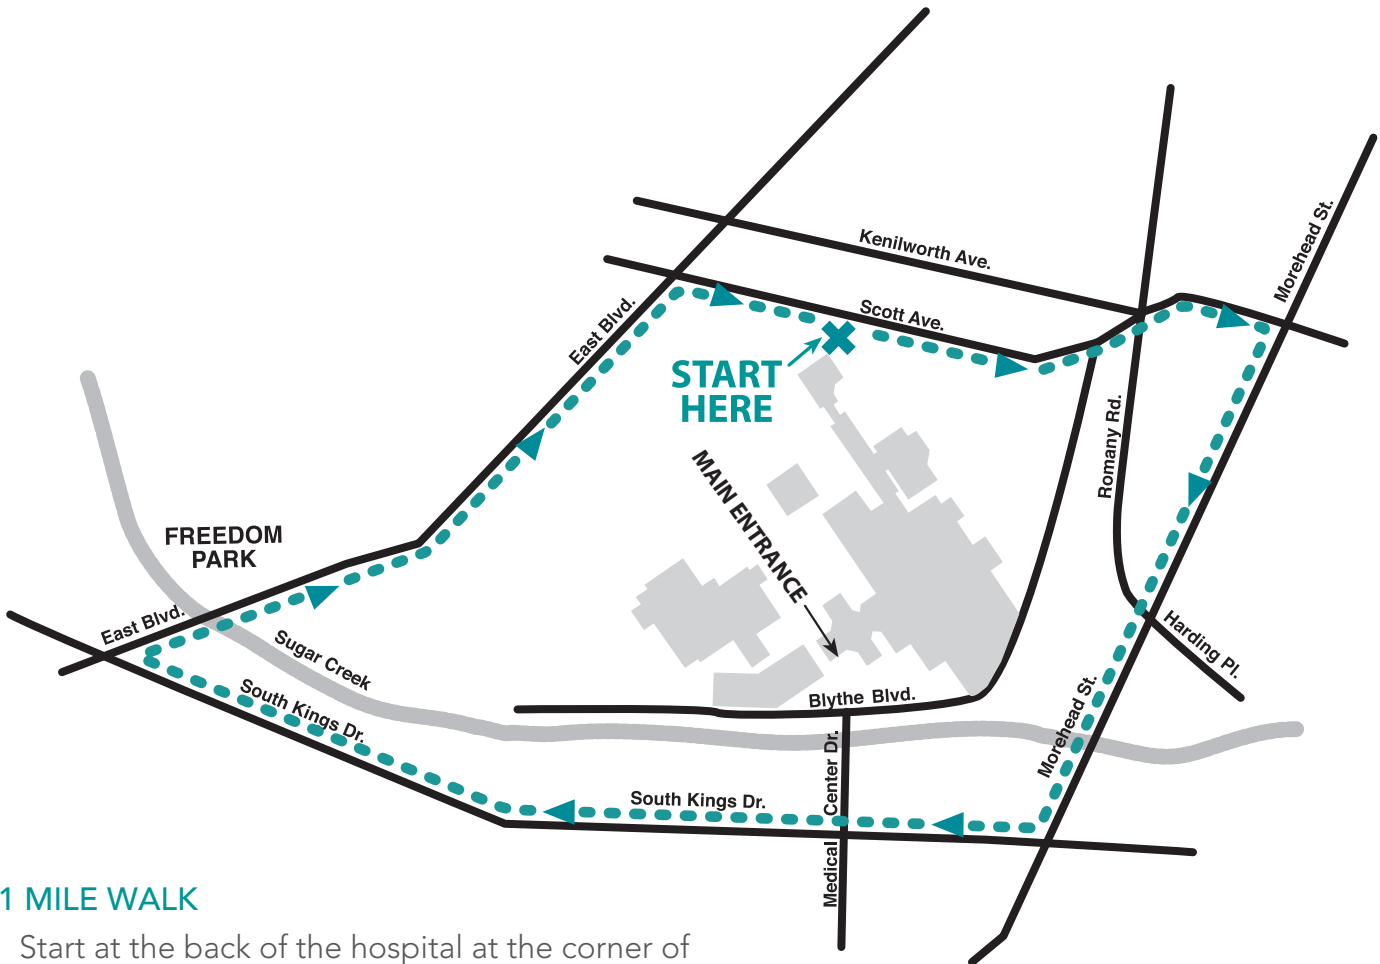

Loop around Carolinas Medical Center

2.1 MILE WALK

- Start at the back of the hospital at the corner of Scott Ave.
- Proceed down the hill until Scott Ave. merges with Kenilworth Ave.
- Take a right on Morehead St.
- Take a right on South Kings Dr. and continue on this road until you reach the intersection of South Kings Dr. and East Blvd.
- Take a right on East Blvd. and continue until you reach Scott Ave.
- Take a right on Scott Ave. and proceed downhill until you reach the starting point at Scott Ave.