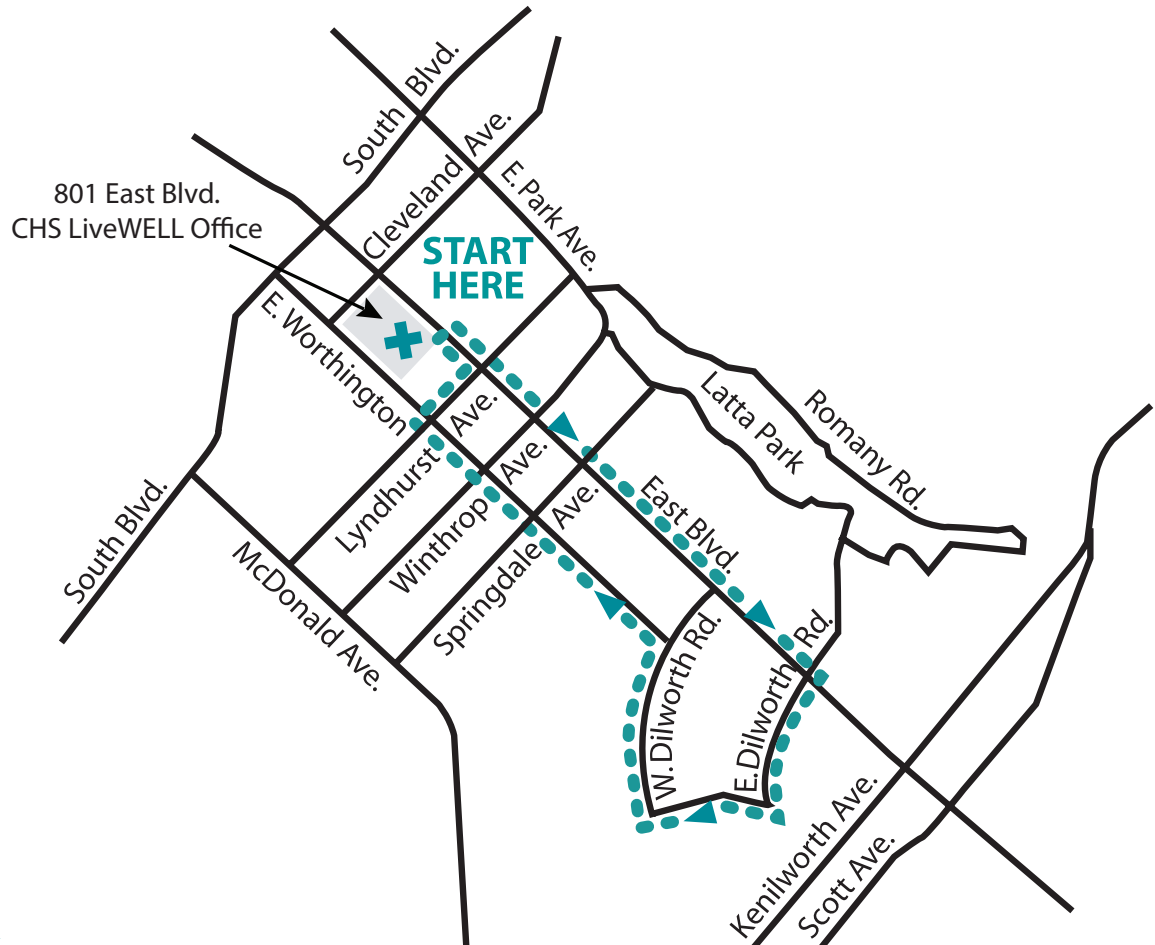

Dilworth Loop

1.6 MILE WALK

- Beginning at 801 East Boulevard, head toward Kenilworth Avenue
- Turn right on East Dilworth Road before you get to Kenilworth Avenue
- On East Dilworth Road, turn right on West Dilworth Road
- Continue on West Dilworth Road and turn left on Worthington Avenue
- Turn right on Lyndhurst Avenue
- On Lyndhurst Avenue return to the starting point at the corner of East Boulevard and Lyndhurst Avenue to complete the loop