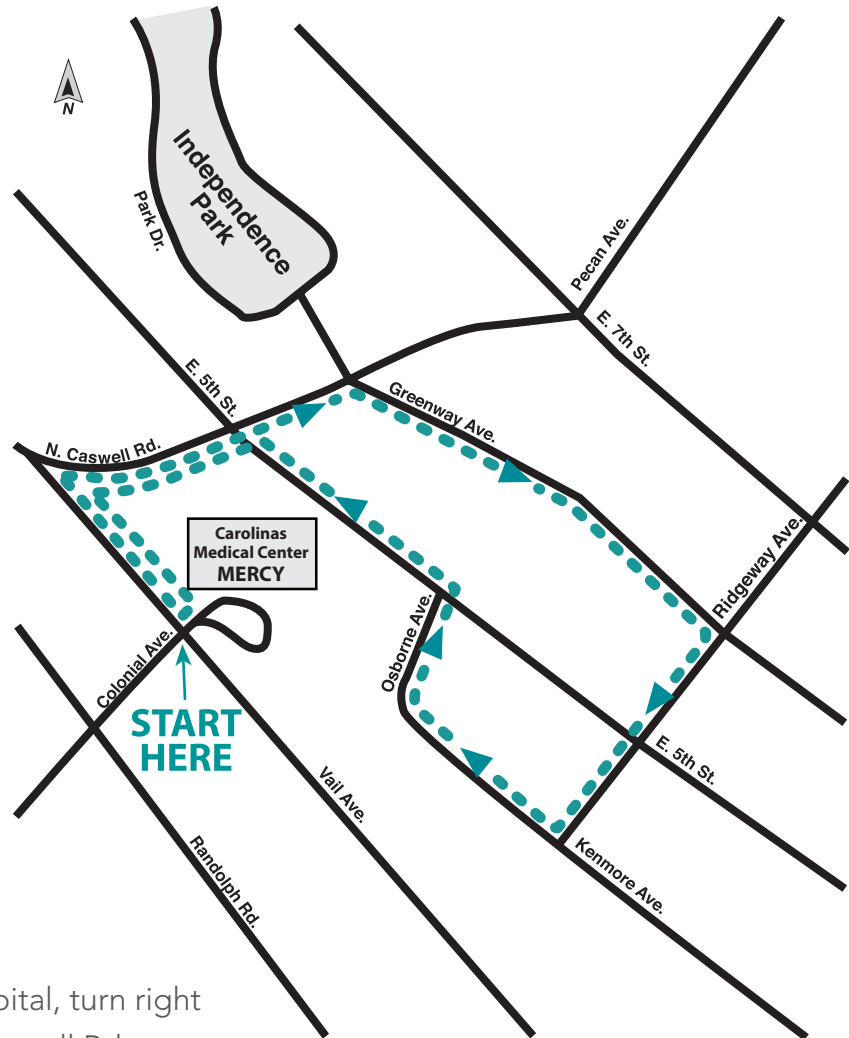

Loop around Carolinus Medical Center - Mercy

1.2 MILE WALK

- Leaving the front door of the hospital, turn right on Vail Ave. and proceed to N. Caswell Rd.
- Turn right on N. Caswell Rd.
- Proceed to Greenway Ave. and turn right
- Proceed to Ridgeway Ave. and turn right
- Proceed to Kenmore Ave. and turn right
- Proceed to Osborne Ave. and turn right
- Proceed to E. 5th St. and turn left
- Take a left back on to N. Caswell Rd.
- Take a left on to Vail Ave. to end up where you started at the front entrance of the hospital