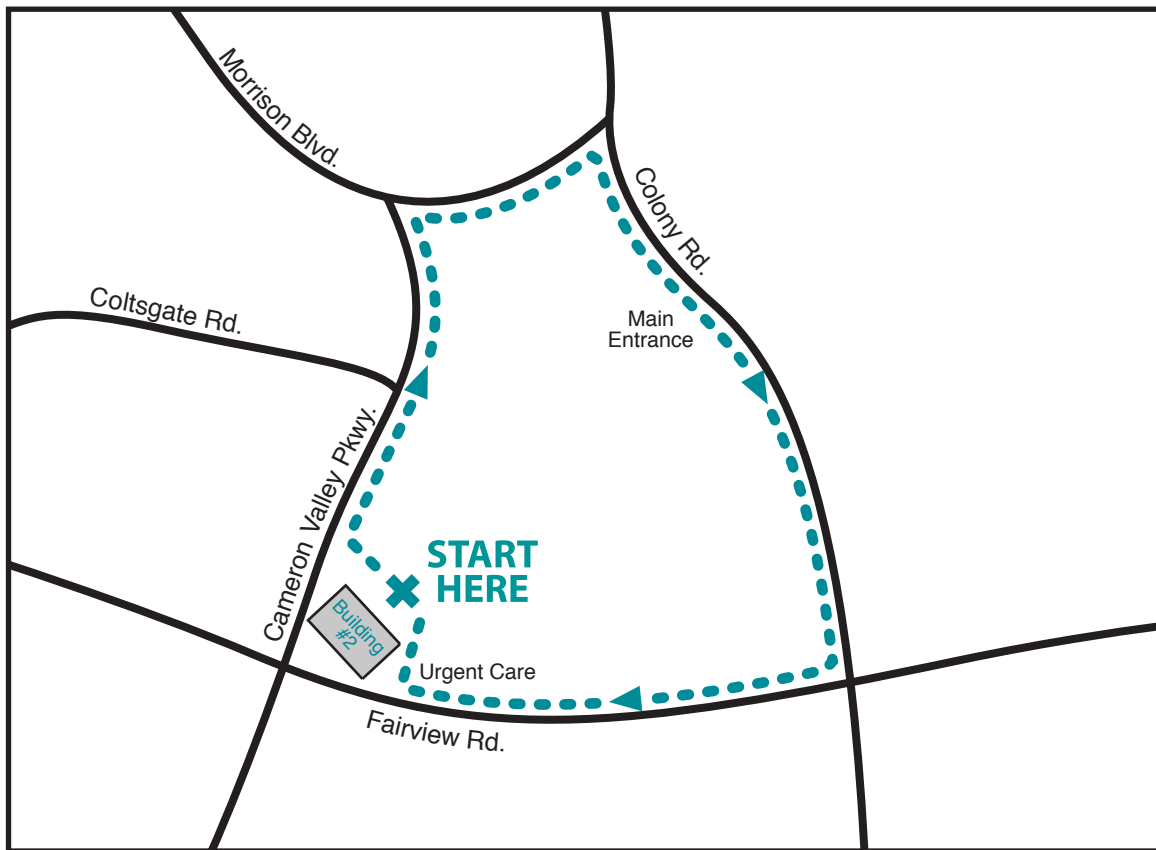

Walking Trail at Carolinas HealthCare System SouthPark

**1.25 MILE WALK**

- Exit Building # 2
- Follow the sidewalk to Cameron Valley Parkway
- Turn right, go toward Morrison Boulevard
- Turn right at Morrison Boulevard
- Walk to Colony Road
- Turn right onto Colony Road
- Walk to Fairview Road
- Turn right onto Fairview Road
- Walk to the Urgent Care sign
- Turn right and follow the sidewalk back to Building # 2