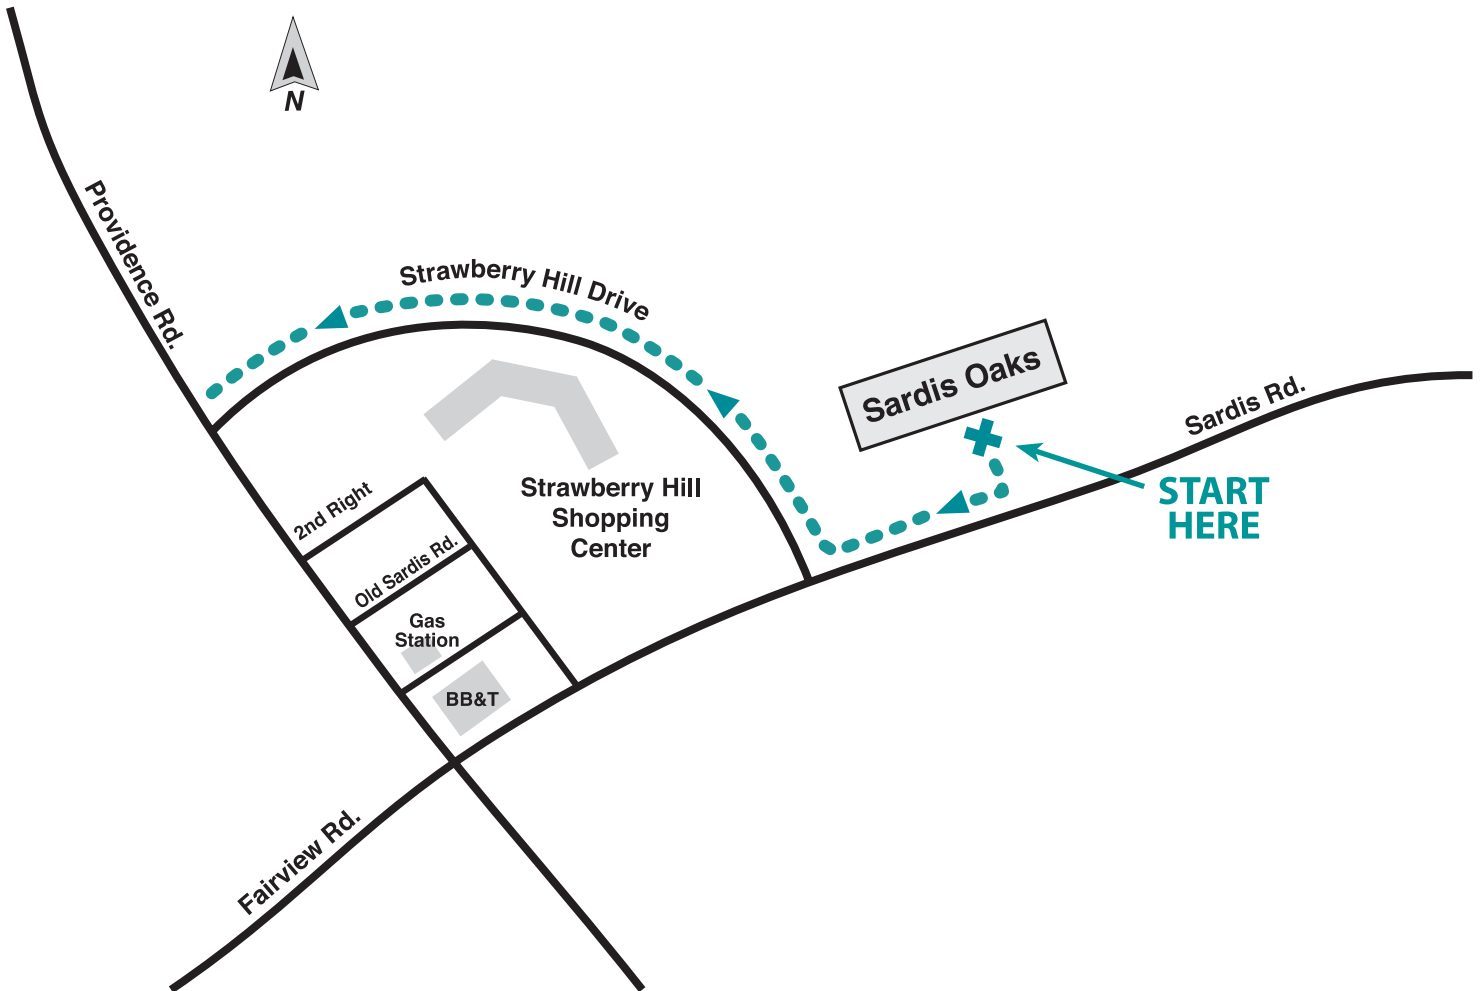

Sardis Oaks Trail

0.5 MILE WALK

- Leaving from the main front door of Sardis Oaks, head toward Sardis Rd. and turn right
- Walk down Sardis Rd. to the entrance of Strawberry Hill
- Turn right into Strawberry Hill and walk down to the stop sign
- Turn around at the stop sign and come back to Sardis Oaks the way you came