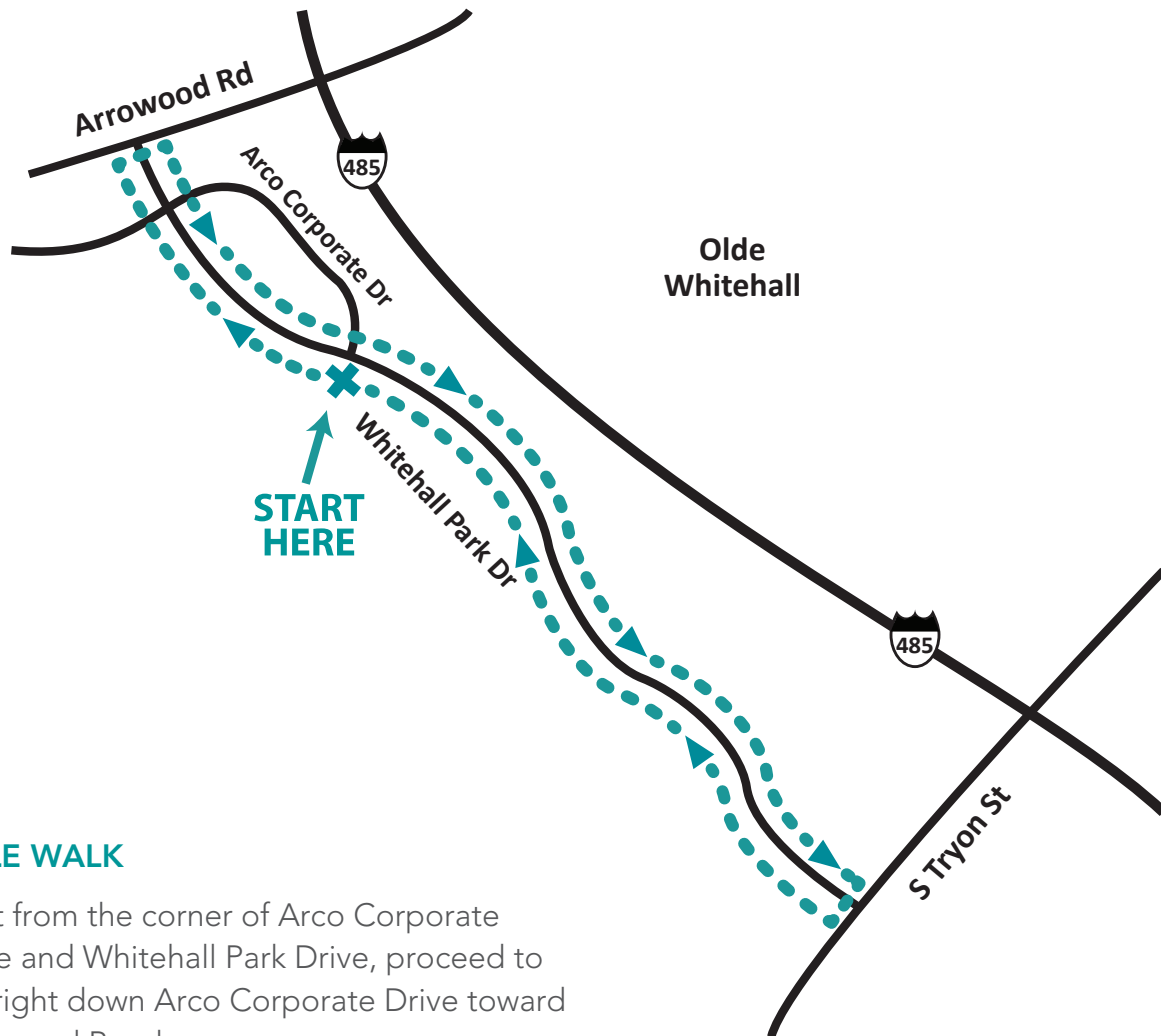

## Whitehall Corporate Drive Walk

### 2.8 MILE WALK

- Start from the corner of Arco Corporate Drive and Whitehall Park Drive, proceed to the right down Arco Corporate Drive toward Arrowood Road
- Follow the sidewalk until you reach Arrowood Road
- Cross in front of the median and walk on the other side of the street to come back down Whitehall Park Drive
- Proceed down Whitehall Park Drive until you reach South Tryon Street
- Cross Whitehall Park Drive to the other side of the street and return to the starting point